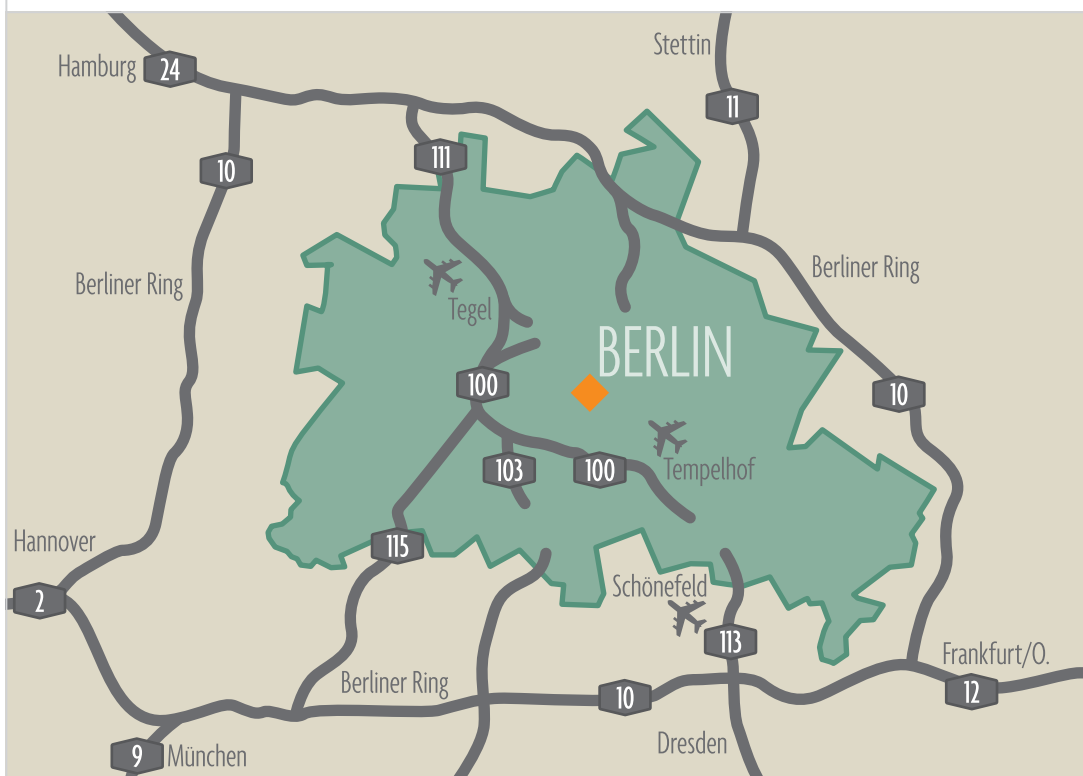

HOW TO FIND US

BY CAR

If arriving by car, generally follow the road signs for ‚Potsdamer Platz‘. At the junction ‚Funkturn‘ on the A100 motorway, take the turning to ‚Dresden/Flughafen Schönefeld (Airport)‘ and continue straight on until you reach the exit ‚Innsbrucker Platz‘. Leaving the motorway, turn left and drive down ‚Hauptstraße‘. The street turns into ‚Potsdamer Straße‘, which brings you to Potsdamer Platz. At Potsdamer Platz, drive past the Sony-Center on your left, straight on through the crossroads and then turn right onto the octagon of Leipziger Platz.

BY TRAIN (DEUTSCHE BAHN)

FROM ‚HAUPTBAHNHOF‘ (MAIN RAILWAY STATION)

Take the M41 bus (direction: Sonnenallee/Baumschulenweg) to the bus stop ‚S+U Potsdamer Platz‘. The journey takes about 15 minutes. Travel time by taxi is approximately 10 minutes.

FROM OSTBAHNHOF

Take bus 347 (direction: Philharmonie) to ‚S+U Potsdamer Platz‘. The journey takes c. 25 minutes. Alternatively, you can travel by train: Take the S-Bahn (urban rail) line S5, S9, S7 or S75 to ‚Friedrichstraße‘, change there to the S1 (direction: Wannsee) or S2 (direction: Blankenfelde) and get out at the station Potsdamer Platz. The journey takes c. 22 minutes. With taxi it takes c. 20 minutes.

**T.A. Cook & Partner
Consultants GmbH**
Leipziger Platz 2
10117 Berlin
Telefon 030/88 43 07-0
Telefax 030/88 43 07-30
www.tacook.com
service@tacook.com