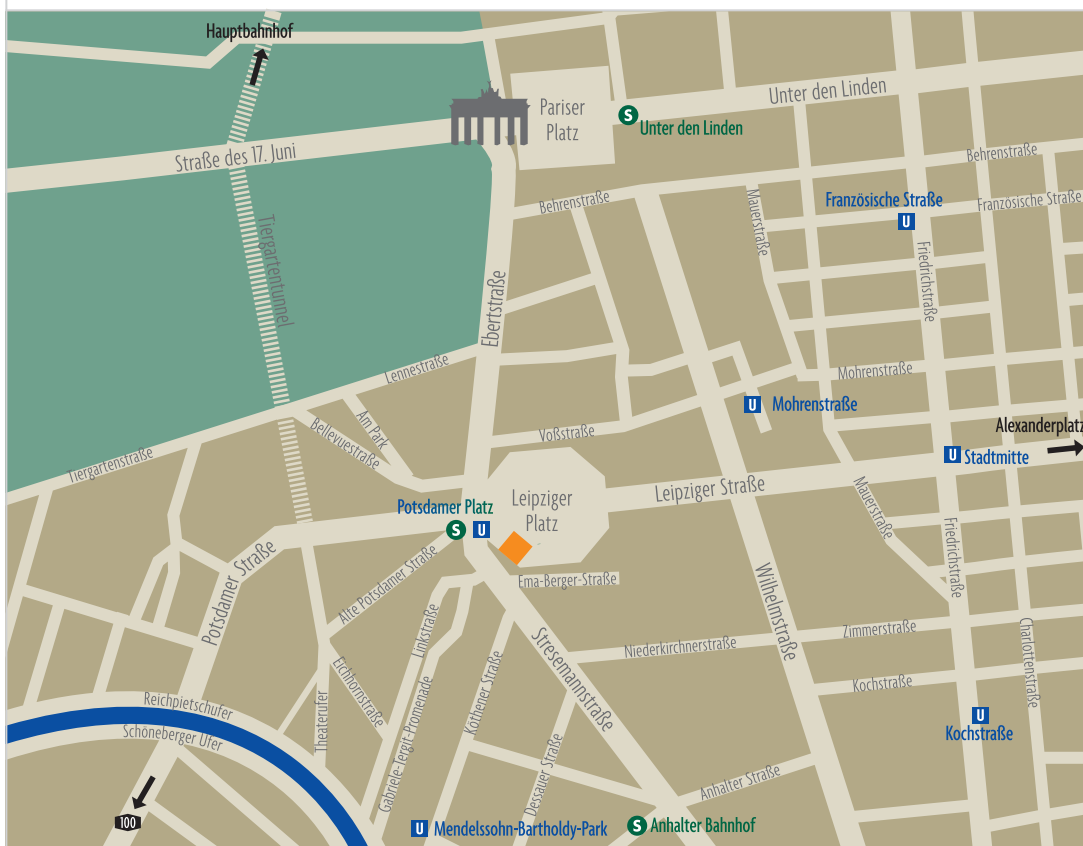

HOW TO FIND US

BERLIN

BIRMINGHAM

LONDON

RALEIGH

RIO DE JANEIRO

HOW TO FIND US

BY CAR

 If arriving by car, generally follow the road signs for ‚Potsdamer Platz‘. At the junction ‚Funkturn‘ on the A100 motorway, take the turning to ‚Dresden/Flughafen Schönefeld (Airport)‘ and continue straight on until you reach the exit ‚Innsbrucker Platz‘. Leaving the motorway, turn left and drive down ‚Hauptstraße‘. The street turns into ‚Potsdamer Straße‘, which brings you to Potsdamer Platz. At Potsdamer Platz, drive past the Sony-Center on your left, straight on through the crossroads and then turn right onto the octagon of Leipziger Platz.

From the underground station ‚Platz der Luftbrücke‘, take the U6 (direction: Alt-Tegel) to ‚Stadtmitte‘, change there to the U2 (direction: Ruhleben) and get out at ‚S+U Potsdamer Platz‘. The journey takes c. 20 minutes. Travel time by taxi is approximately 20 minutes.

✈ FROM TEGEL AIRPORT

Take bus 109 (direction: S+U Zoologischer Garten) to the underground station ‚Jakob-Kaiser-Platz‘. From there you can take the underground line U7 (direction: Rudow) to ‚Bismarckstraße‘, then change to the U2 (direction: Rosa-Luxemburg-Platz/Pankow) and get out at ‚S+U Potsdamer Platz‘. The journey takes c. 40 minutes. Travel time by taxi is approximately 30 minutes.